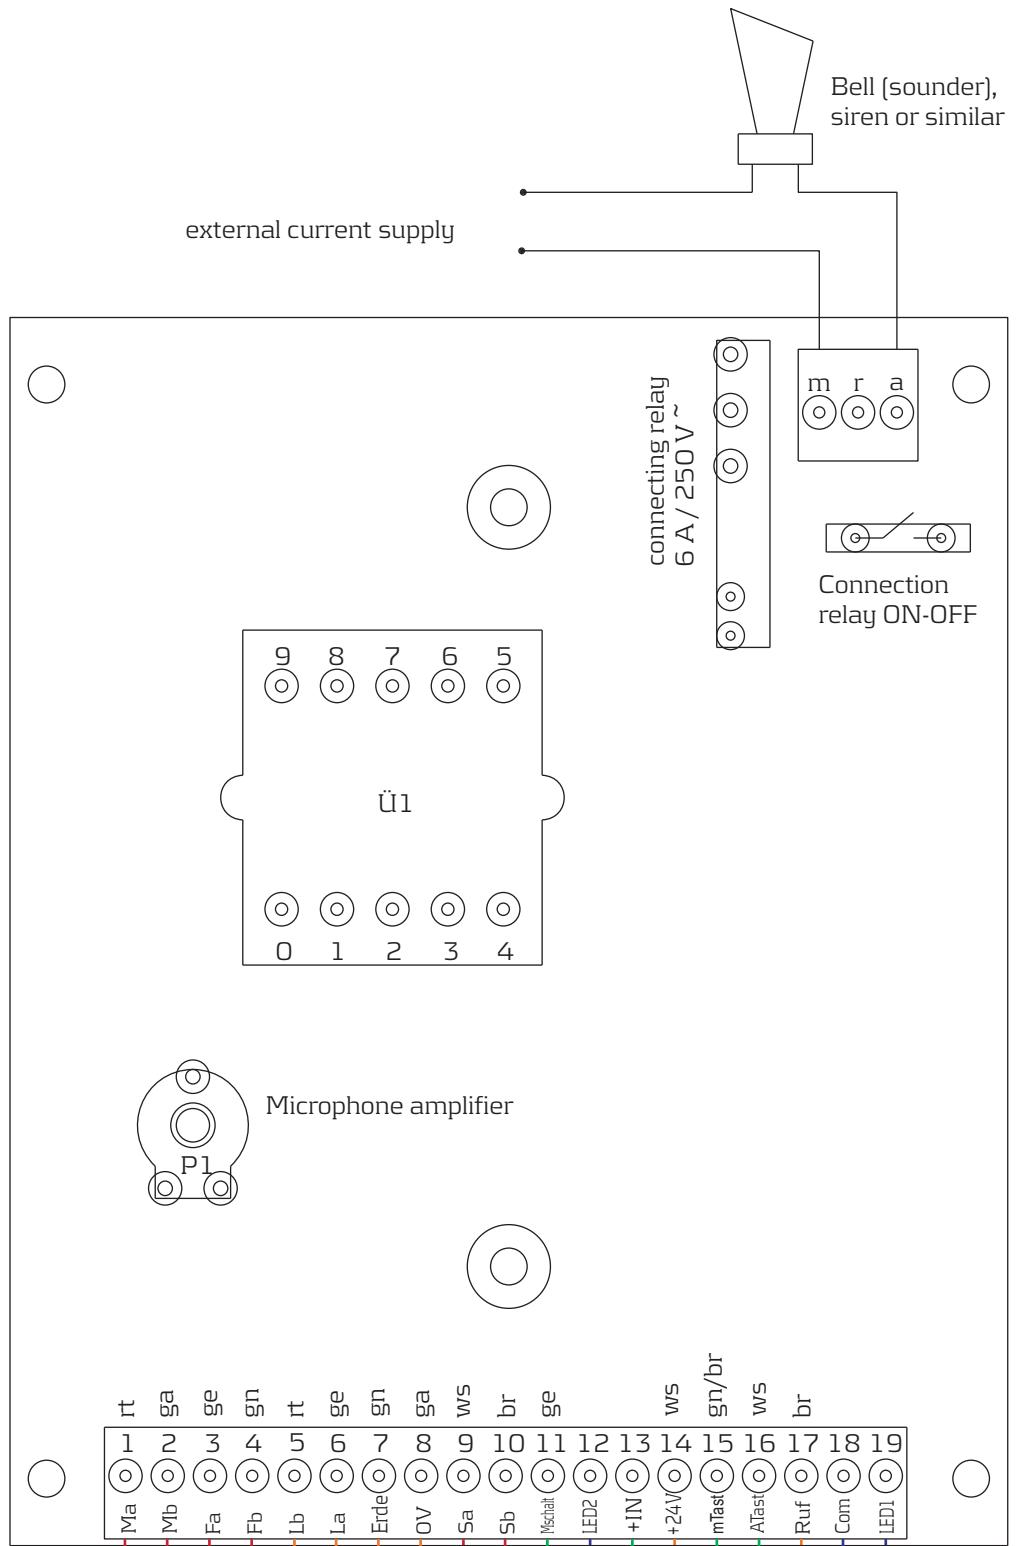

Printed circuit wiring ZB 02

optional