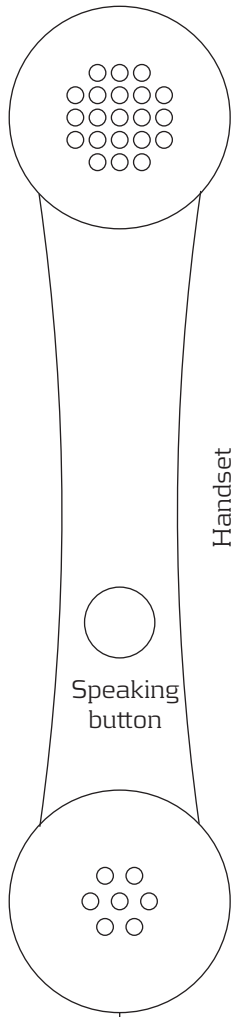

Printed circuit wiring ZB 02

optional